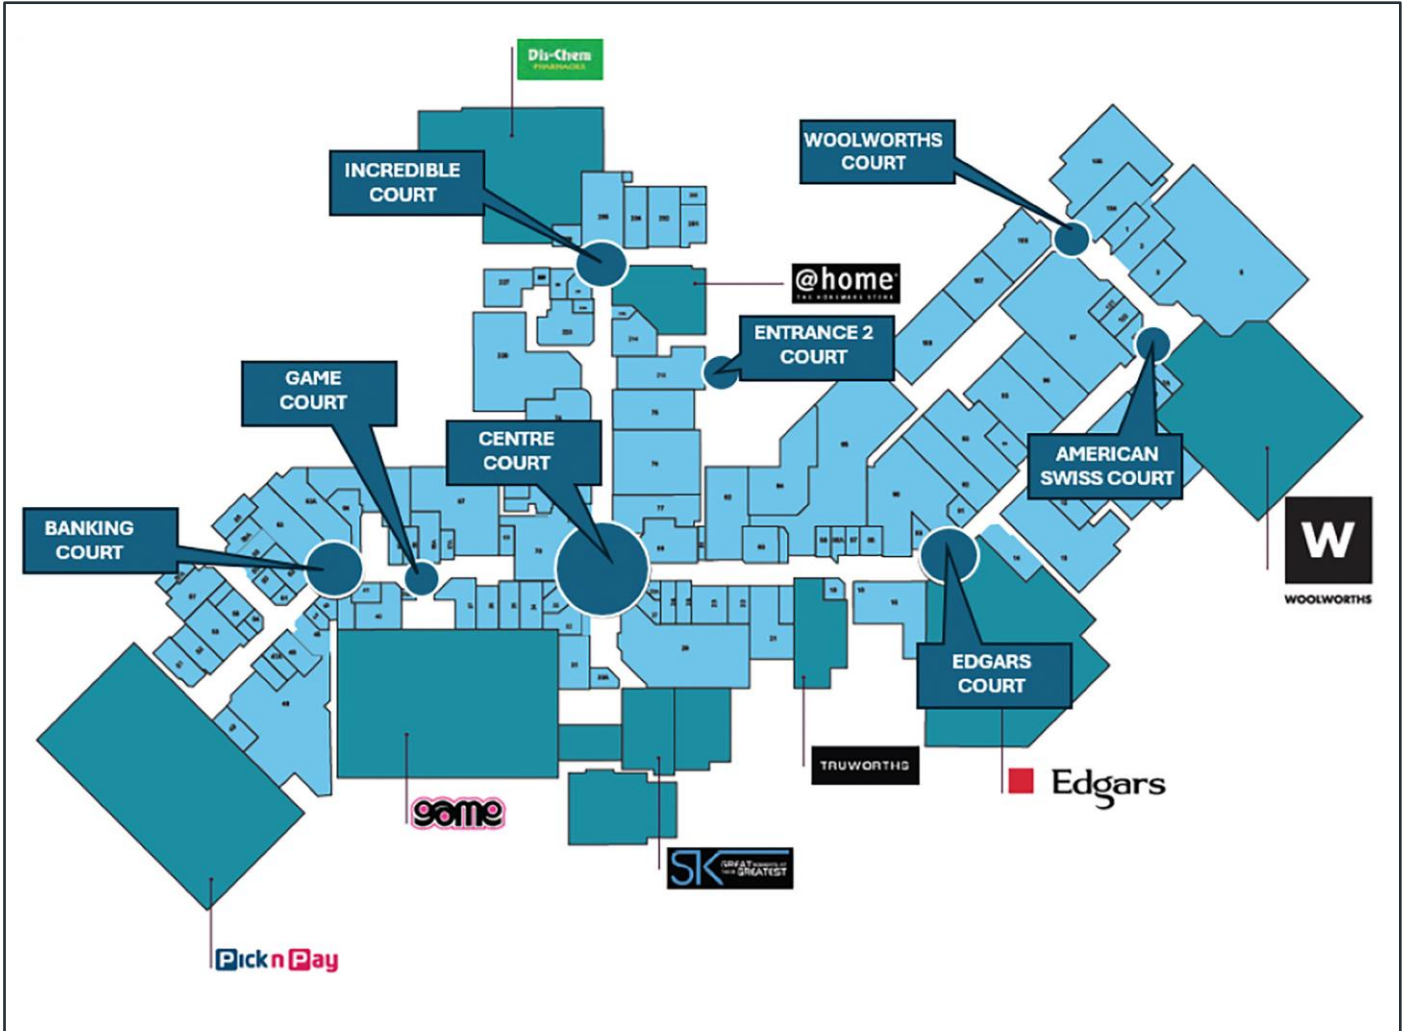

1 Augrabies Ave, Cashan, Rustenburg, 0300

www.waterfallmall.co.za

Because we care

WATERFALL
MALL

PROMOTIONAL

Exhibition Space

Centre Court

EXHIBITION RATE CARD

Banking Court

EXHIBITION RATE CARD

Court Details:		Surrounding Tenants:	Rates:	
Length:	8m	Pick n Pay	Weekly Rate:	R8 300
Width:	4m	Expedition North	Weekend Rate:	R6 000
Total Size:	32m ²	FNB	Monthly Rate:	R23 000
Delivery Entrance:	Entrance 4	Standard Bank		
Plug Point:	Yes	Game		
Height Restriction:	1.8m	Clicks		

Game Court

EXHIBITION RATE CARD

Court Details:		Surrounding Tenants:	Rates:	
Length:	4m	Game	Weekly Rate:	R4 600
Width:	3m	Skechers	Weekend Rate:	R3 360
Total Size:	12m ²	Standard Bank	Monthly Rate:	R17 500
Delivery Entrance:	Entrance 4	Kingsmead		
Plug Point:	Yes	PnP Clothing		
Height Restriction:	1.8m	Verimark		

Woolworths Court

EXHIBITION RATE CARD

Court Details:		Surrounding Tenants:	Rates:	
Length:	4m	Woolworths	Weekly Rate:	R5 000
Width:	3m	American Swiss	Weekend Rate:	R3 500
Total Size:	12m ²	Foschini	Monthly Rate:	R18 600
Delivery Entrance:	Entrance 1	Mr Price		
Plug Point:	Yes	Bogart Man		
Height Restriction:	1.8m	Kingsley Heath		