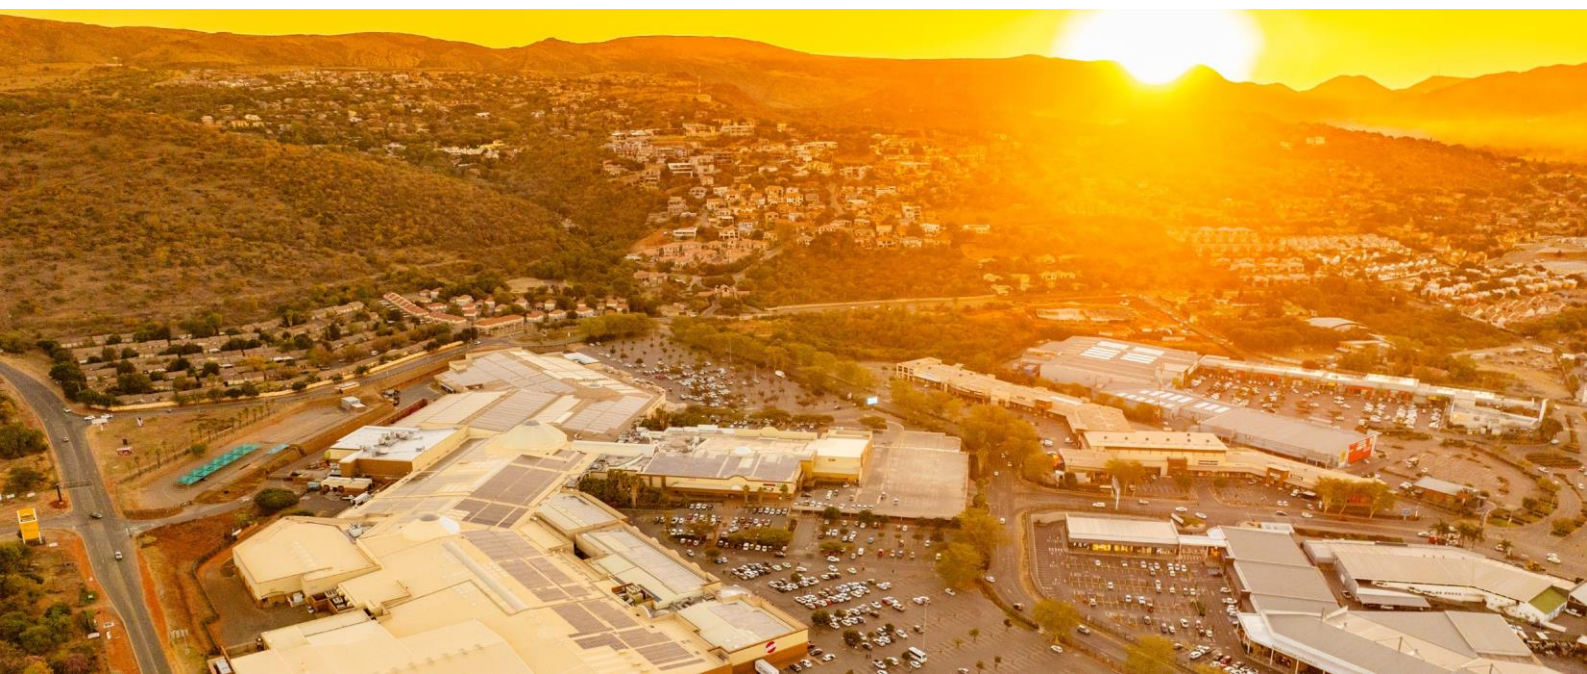

Because we care

WATERFALL
MALL

PROMOTIONAL

Exhibition Space